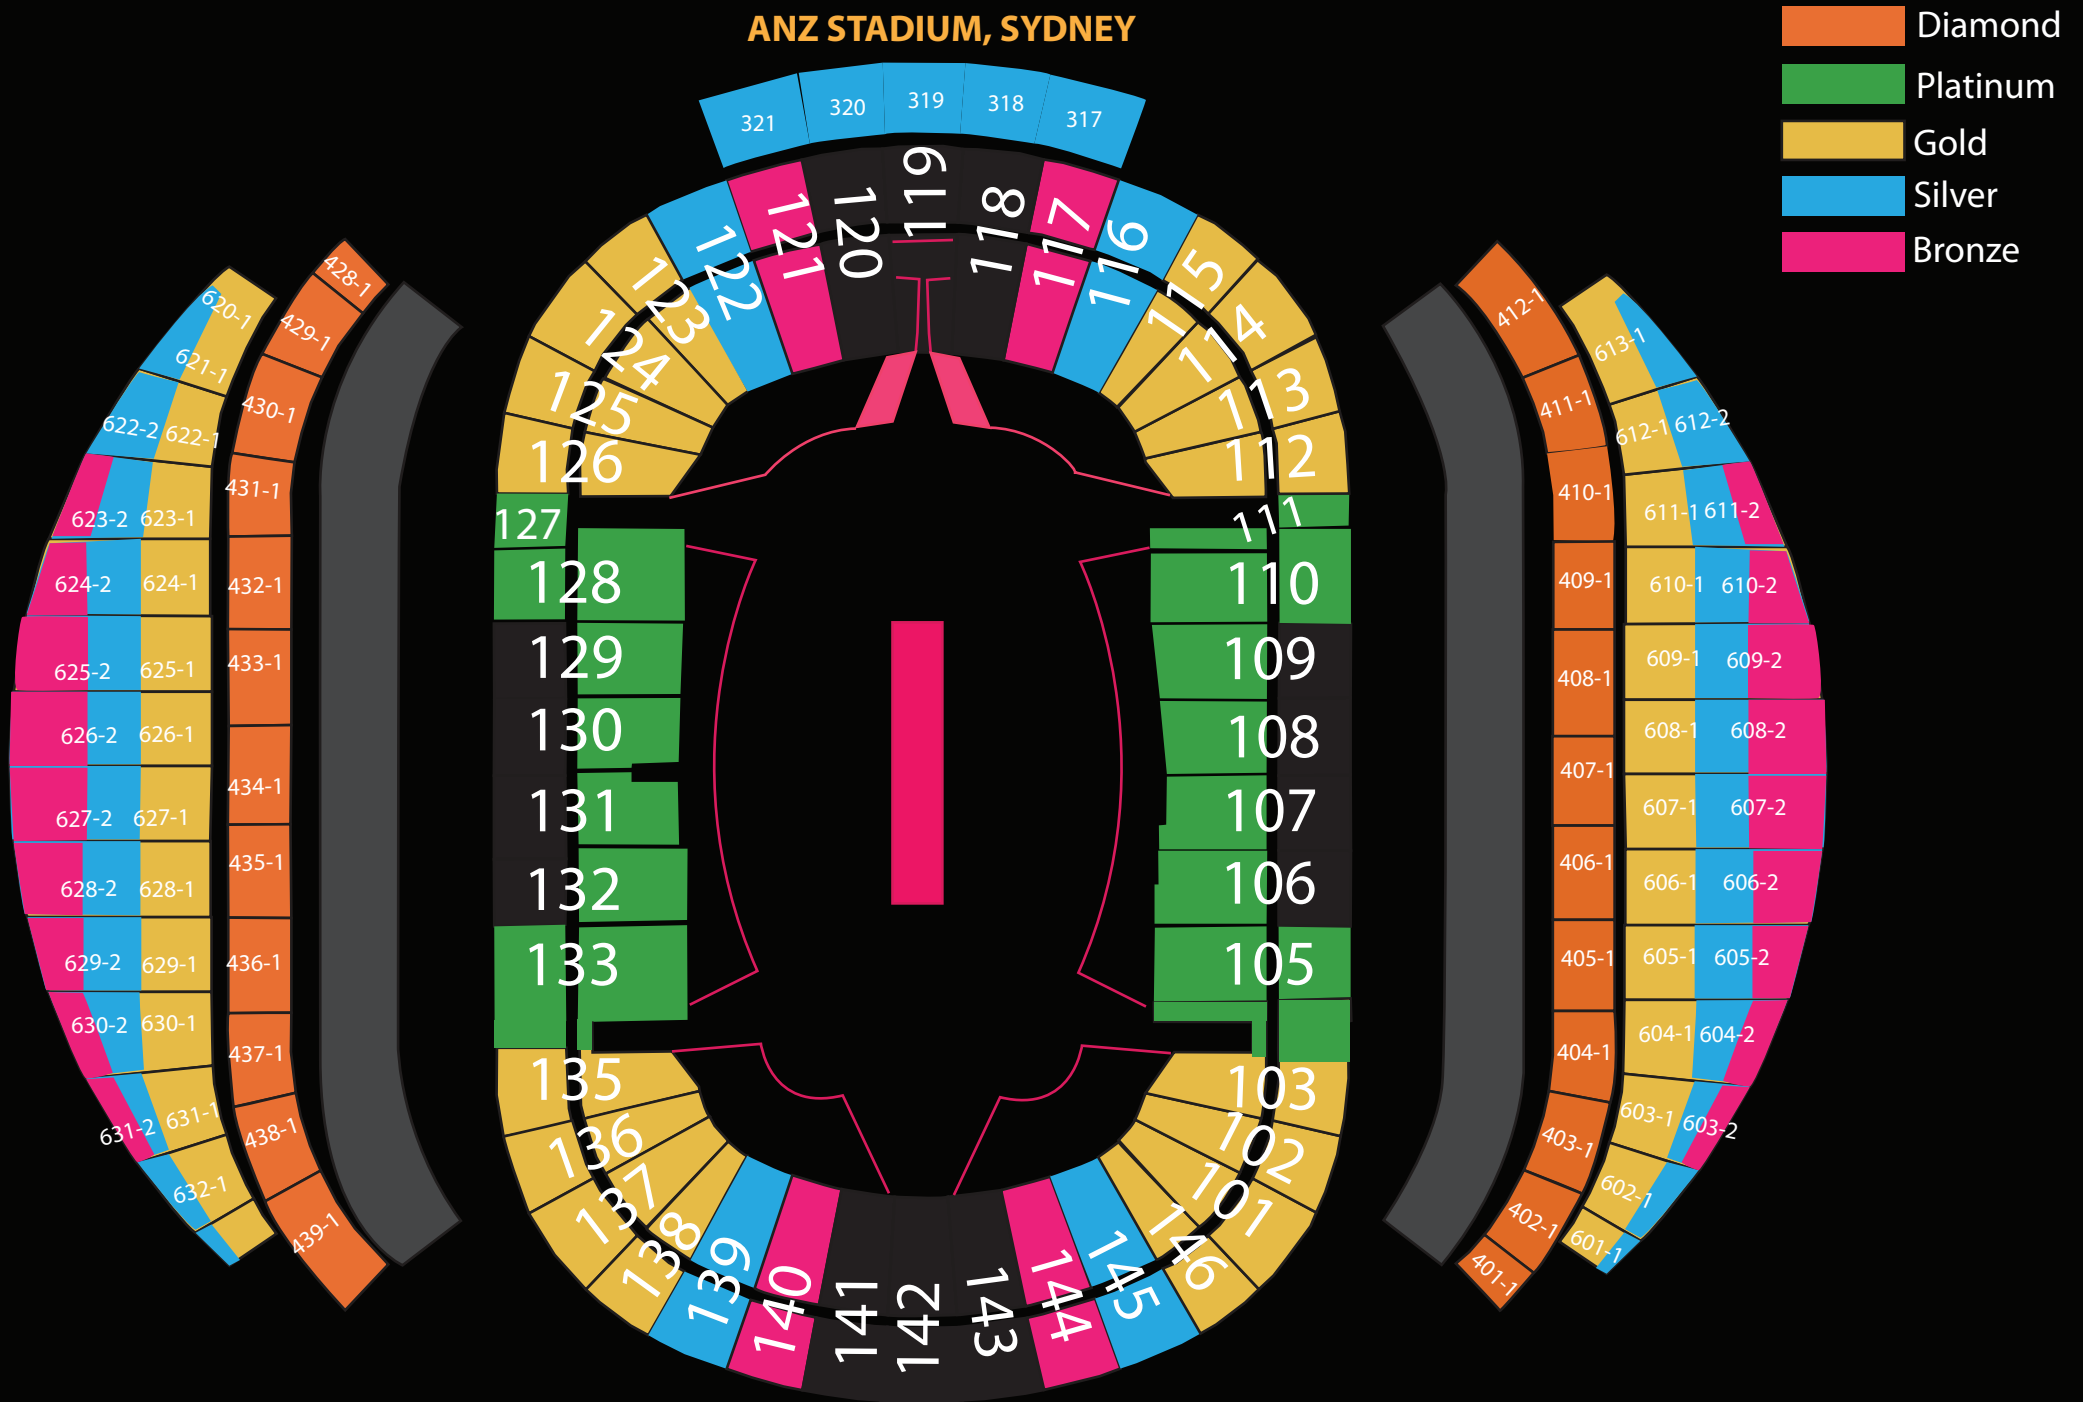

BEN HUR - THE STADIUM SPECTACULAR

ANZ STADIUM, SYDNEY

NOTE: These seating maps should be used as a guide only.