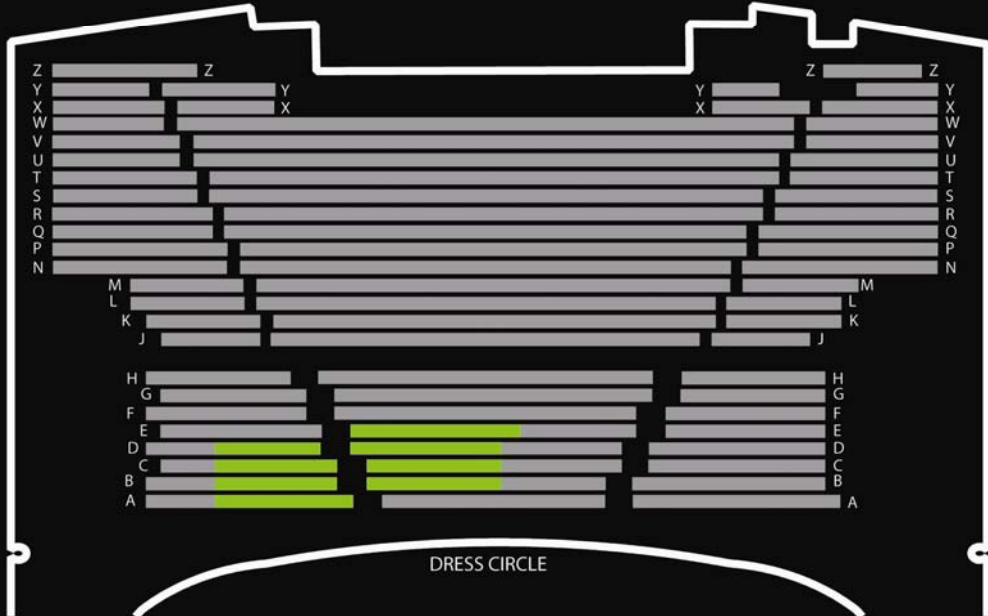

WICKED

REGENT THEATRE, MELBOURNE

Showbiz

-  Emerald Reserve
-  'A' Reserve

NOTE: These seating maps should be used as a guide only.

Content created and provided by Showbiz International Pty Limited © 2007 Not to be reproduced without permission.