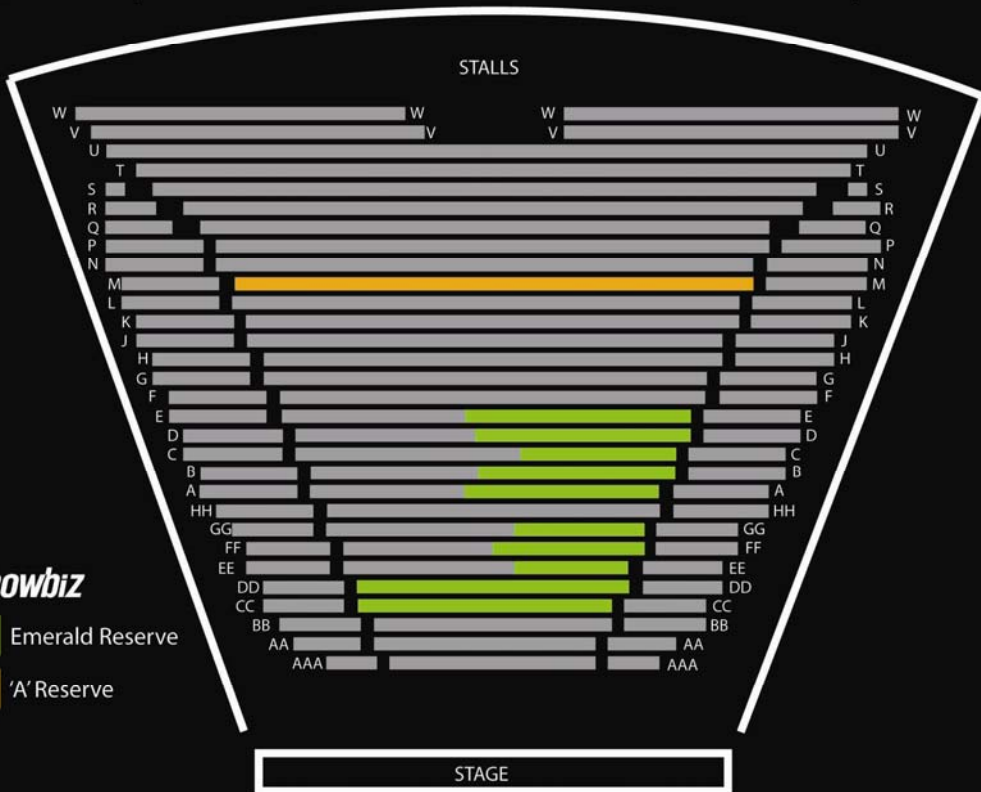

WICKED

REGENT THEATRE, MELBOURNE

Showbiz

-  Emerald Reserve
-  'A' Reserve

NOTE: These seating maps should be used as a guide only.

Content created and provided by Showbiz International Pty Limited © 2007 Not to be reproduced without permission.